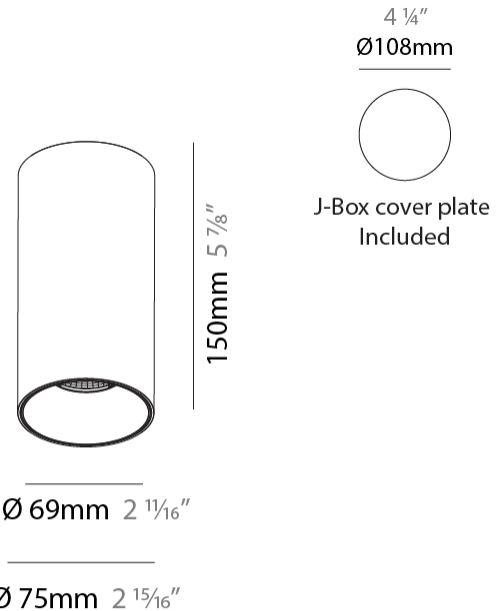

1. To build a product code in our configurator select the specify button on the base model # product page
2. To build a manual product code on this datasheet choose from the options listed below in blue font and add the suffix to the base model #

GENERAL

Series: Invader Standard
Subseries: Invader On Round
Brand: Prolicht
Division: Architectural
Mounting Type: Surface
Mounting Location: Ceiling
Subcategory: Spots

PHYSICAL

Shape: Cylinder
Diameter (mm): 75
Diameter (in): 2 ¹⁵/₁₆
Height (mm): 150
Height (in): 5 ⁷/₈
Light Distribution: Downlight
Weight (kg): 0.489
Weight (lbs): 1.08
Fixture Finish: SSR / BKV / CWI / CRY / HAB / UFT / ITA / RUA / FTG / MYG / LOD / PUS / FRO / FUP / KIA / POP / BLS / SPG / MEY / GOH / GUM / CHC / COM / ABZ / JAG / OBR / MOS / ROR
Fixture Material: Aluminum Die Cast

ELECTRICAL

Lamp Type: LED (Zhaga Standard)
Input Wattage (W): 11
Total Output Wattage (W): 10
Dimming: Non-Dimmable
Driver Included: Yes
Driver Location: Integrated
Driver Type: Constant Current
Driver Class: Class 2
Input Voltage (V): 120
Constant Current (MA): 350
Upon Request: Remote: 0-10Vdc dimming / Phase dimming 120Vac / Non-dimming 120/277Vac

LED

Number of LEDs: 1
Color Temperature (°K): 2700 / 3000 / 3500 / 4000
Max. Delivered Lumen (lm): 660 / 680 / 715 / 730
CRI: >90 CRI
Lamp Life (hrs): 50000

OPTICAL

Reflector°: 20 / 40 / 60

RATINGS AND CERTIFICATIONS

Certified By: Certified for North American Standards
IP rating: IP20