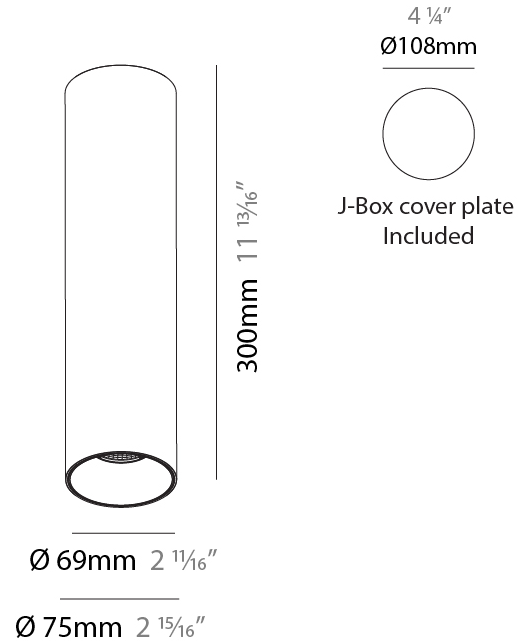

1. To build a product code in our configurator select the specify button on the base model # product page
2. To build a manual product code on this datasheet choose from the options listed below in blue font and add the suffix to the base model #

GENERAL

Series: Invader Standard
Subseries: Invader On Round
Brand: Prolicht
Division: Architectural
Mounting Type: Surface
Mounting Location: Ceiling
Subcategory: Spots

PHYSICAL

Shape: Cylinder
Diameter (mm): 75
Diameter (in): 2 15/16
Height (mm): 300
Height (in): 11 13/16
Light Distribution: Downlight
Weight (kg): 0.92
Weight (lbs): 2.02
Fixture Finish: SSR / BKV / CWI / CRY / HAB / UFT / ITA / RUA / FTG / MYG / LOD / PUS / FRO / FUP / KIA / POP / BLS / SPG / MEY / GOH / GUM / CHC / COM / ABZ / JAG / OBR / MOS / ROR
Fixture Material: Aluminum Die Cast

ELECTRICAL

Lamp Type: LED (Zhaga Standard)
Input Wattage (W): 11
Total Output Wattage (W): 10
Dimming: Non-Dimmable
Driver Included: Yes
Driver Location: Integrated
Driver Type: Constant Current
Driver Class: Class 2
Input Voltage (V): 120
Constant Current (MA): 350
Upon Request: Remote: 0-10Vdc dimming / Phase dimming 120Vac / Non-dimming 120/277Vac

LED

Number of LEDs: 1
Color Temperature (°K): 2700 / 3000 / 3500 / 4000
Max. Delivered Lumen (lm): 660 / 680 / 715 / 730
CRI: >90 CRI
Lamp Life (hrs): 50000

OPTICAL

Reflector: 20 / 40 / 60

RATINGS AND CERTIFICATIONS

Certified By: Certified for North American Standards
IP rating: IP20